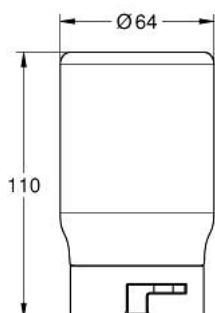

10 338 199 90 КИУАМІ ДУШ ПЯНА ЦИТРУС

PRODUCT DESCRIPTION

- body soap specially formulated for use with GROHE Purefoam to envelop shower experience with direct warm foam
- vegan, without microplastic
- 250 ml of soap provides up to 39 showers with 10 seconds of foaming per shower
- 500 ml (2 x 250 ml)
- ingredients: aqua, sodium laureth sulfate, coco-glucoside, glycerin, disodium laureth sulfosuccinate, parfum, lactic acid, glycine, tetrasodium iminodisuccinate, sodium hyaluronate, sodium benzoate, potassium sorbate, linalool, citral, limonene, citrus aurantium peel oil, linalyl acetate, pinene