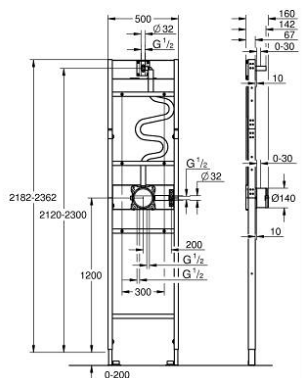

10 399 399 90 RAPIDO SHOWER FRAME ELEMENT FOR MONO CONCEALED SHOWER INSTALLATION

PRODUCT DESCRIPTION

- for shower installations with one hand shower and a Mono head shower
- pre-mounted rough-in set GROHE Rapido SmartBox (35 604)
- pre-mounted wall outlets for hand and head shower
- pre-mounted and insulated mixed water pipes
- for on-the-wall installations or dry-cladding
- Носеща стоманена рамка, прахово боядисана
- completely pre-assembled
- с възможност за регулиране в дълбочина
- 2 отвора отдолу, 1/2"
- min. installation depth (from rough wall to end finish) 77-107 mm
- min. installation depth (from rough wall to frame front) 67 mm
- head shower outlet height adjustable by 180 mm
- sealing fleeces
- leak test done ex factory
- suitable for concealed 2-function trim sets in combination with GROHE Rapido SmartBox
- suitable for GROHE shower outlet elbows with male connection threads, 1/2"
- suitable for GROHE shower arms with male connection threads, 1/2"
- perfect fit with Grotherm concealed shower systems 103 995 0000 and 103 996 0000
- for on-the-wall installation please order wall brackets 103 999 9990 (sold separately)
- професионална серия

Pure Freude
an Wasser

10 399 399 90 **RAPIDO SHOWER FRAME ELEMENT FOR MONO CONCEALED SHOWER INSTALLATION**

No exploded view is available for this spare part list.

SPARE PARTS, август 2023 – now

1: Комплект за уплътнение (Spare part-nr. 48263000)