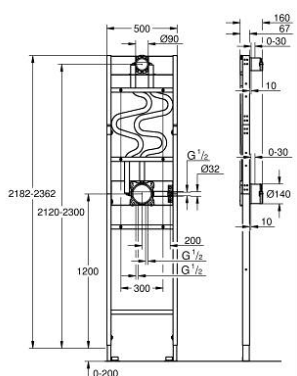

10 399 499 90 RAPIDO SHOWER FRAME ELEMENT FOR DUO CONCEALED SHOWER INSTALLATION

PRODUCT DESCRIPTION

- for shower installations with one hand shower and a duo spray head shower
- pre-mounted rough-in set GROHE Rapido SmartBox (35 604)
- pre-mounted rough-in set 9.5 l/min for head shower (107 241 9990)
- pre-mounted wall outlet for hand shower
- pre-mounted and insulated mixed water pipes
- for on-the-wall installations or dry-cladding
- Носеща стоманена рамка, прахово боядисана
- completely pre-assembled
- с възможност за регулиране в дълбочина
- 2 отвора отдолу, 1/2"
- min. installation depth (from rough wall to end finish) 77-107 mm
- min. installation depth (from rough wall to frame front) 67 mm
- head shower outlet height adjustable by 180 mm
- sealing fleeces
- leak test done ex factory
- suitable for concealed 3-function trim sets in combination with GROHE Rapido SmartBox
- suitable for GROHE shower outlet elbows with male connection threads, 1/2"
- suitable for Rainshower SmartActive 310 2-spray head shower with 430 mm shower arm
- perfect fit for Grohtherm concealed shower systems 103 997 0000 and 103 998 0000
- for on-the-wall installation please order wall brackets 103 999 9990 (sold separately)
- професионална серия

Pure Freude
an Wasser

10 399 499 90 **RAPIDO SHOWER FRAME ELEMENT FOR DUO CONCEALED SHOWER INSTALLATION**

No exploded view is available for this spare part list.

SPARE PARTS, август 2023 – now

1: Комплект за уплътнение (Spare part-nr. 48263000)