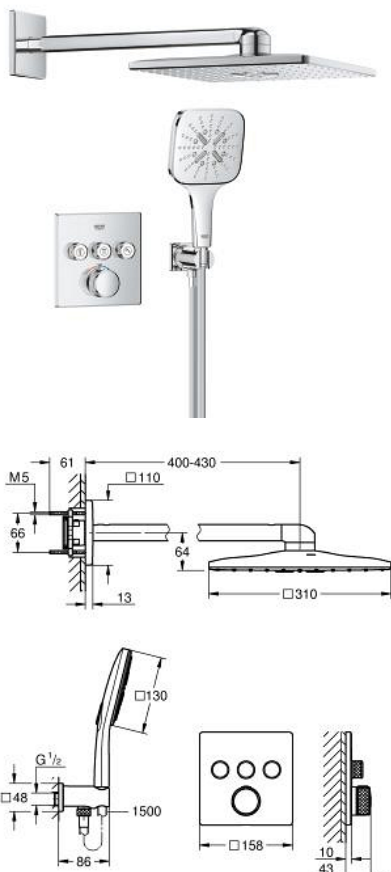

10 399 800 00 GROHTHERM SMARTCONTROL CONCEALED SHOWER SYSTEM WITH RAINSHOWER SMARTACTIVE 310 CUBE

PRODUCT DESCRIPTION

- Colour: хром
- Състои се от:
 - вграден термостат с 3 клапана (29 126)
 - Rainshower SmartActive 310 Cube head shower set 2 sprays (26 479) including horizontal shower arm 430 mm
 - Rainshower SmartActive 130 Cube hand shower 3 sprays (26 582)
 - коляно с поставка за душ (26 659)
 - Шлаух Silverflex 1.500 mm (28 364)
- perfect fit with GROHE Rapido shower frame duo (103 994 9990), GROHE Rapido Shower Frame Duo Heat Recovery (105 786 9990) or GROHE Rapido Shower Frame Duo Heat Recovery Plus (105 787 9990)
- requires GROHE Rapido SmartBox universal rough-in box, 1/2" (35 604) and head shower rough-in 9.5 l/min (26 483), if not combined with GROHE Rapido shower frame, please order separately
- професионална серия