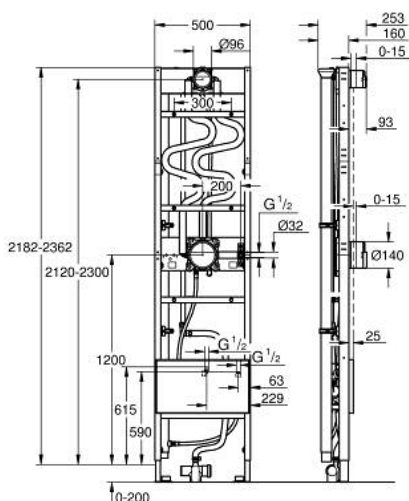

## 10 578 699 90 GROHE RAPIDO SHOWER FRAME HEAT RECOVERY DUO ELEMENT FOR DUO CONCEALED SHOWER INSTALLATION

### • ВКЛЮЧВА:

- one heat recovery copper pipe
- revision access (to be tiled) to maintain water supply and electronic components
- external switching power supply 230 V AC, 50 Hz to safety voltage 24 V DC
- plug and play system
- IPx4 via revision door
- waste water connection behind shower drain
- pre-mounted rough-in set GROHE Rapido SmartBox (35 604)
- pre-mounted rough-in set 9.5 l/min for head shower (107 241 9990)
- pre-mounted wall outlet for hand shower
- pre-mounted and insulated mixed water pipes
- for on-the-wall installations or dry-cladding
- Носеща стоманена рамка, прахово боядисана
- completely pre-assembled
- с възможност за регулиране в дълбочина
- 2 inlets at revision access height, 1/2"
- min. installation depth (from rough wall to end finish) 185-200 mm
- minimum installation depth (from rough wall to frame front) 160 mm
- revision door for double plasterboard (2 x 12.5 mm)
- head shower outlet height adjustable by 180 mm
- sealing fleeces

## 10 578 699 90 **GROHE RAPIDO SHOWER FRAME HEAT RECOVERY DUO ELEMENT FOR DUO CONCEALED SHOWER INSTALLATION**

### **PRODUCT DESCRIPTION** (2/2)

- leak test done ex factory
- suitable for concealed 3-function trim sets in combination with GROHE Rapido SmartBox
- suitable for GROHE shower outlet elbows with male connection threads, 1/2"
- suitable for Rainshower SmartActive 310 2-spray head shower with 430 mm shower arm
- perfect fit for Grohtherm concealed shower systems 103 997 0000 and 103 998 0000
- suitable only for use with thermostat
- for on-the-wall installation please order wall brackets 38 558 00M (sold separately, 2 sets needed)
- професионална серия