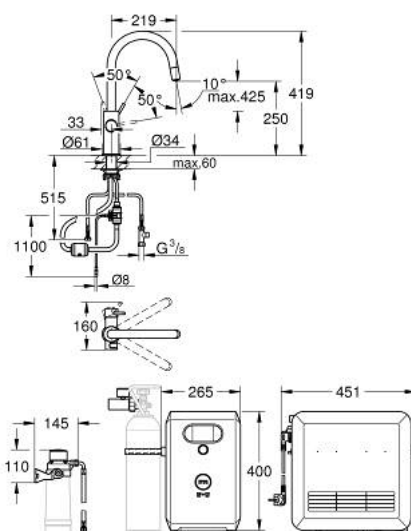

31 325 002 GROHE BLUE PROFESSIONAL C-SPOUT KIT WITH PULL-OUT SPOUT

PRODUCT DESCRIPTION (1/2)

- Colour: хром
- Състои се от:
  - GROHE Blue кухненски смесител с филтър
  - Еднодупков монтаж
  - С-чучур
- Бугон за 3 вида филтрирана и охладена трапезна вода
- Филтрирана, газирана и силно газирана
- GROHE LongLife хромирано покритие
- GROHE SilkMove 28 mm керамичен картуш
- Pull-Out spout for greater flexibility
- Подвижен тръбен чучур, възможност за завъртане на 360°
- Разделено преминаване на филтрираната и нефилтрираната вода
- Меки връзки
- GROHE Blue Professional охладител
- доставя 12 литра охладена газирана вода на час
- цветен дисплей с управление с натискане и завъртане
- Охладител 270 Watt, 230 V, 50 Hz
- ниво на звука в режим на готовност 46 dB (A)
- Тип защита IP 21
- CE маркировка
- Необходими са отвори за вентилация на дъното на кухненския шкаф
- Възможност за настройване на софтуера и следене на капацитета на CO2 филтъра чрез мобилното приложение GROHE Watersystems
- известия при нисък капацитет на филтъра и CO2 бутилката
- С Bluetooth* и WIFI интерфейс за безжична обмяна на данни